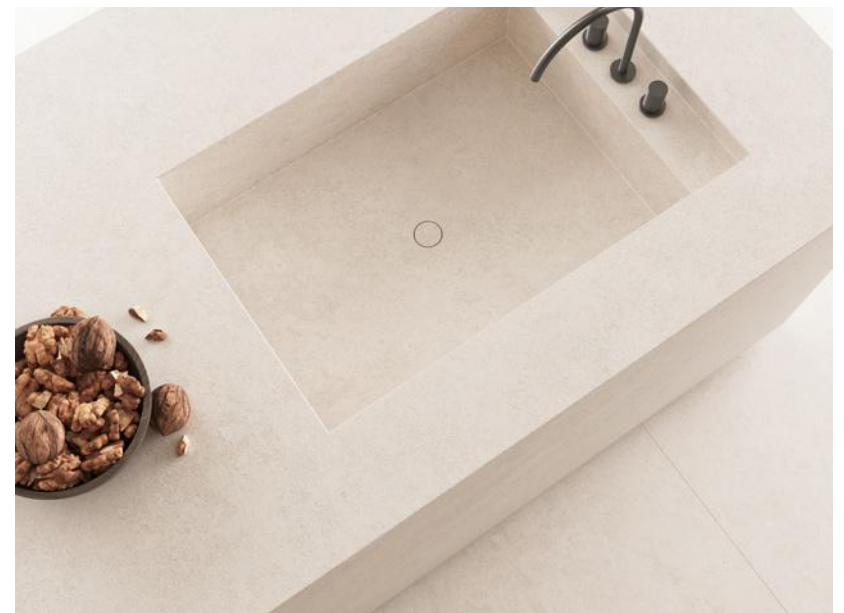

# Limestone Cream

**Size:**

1600x3200x12mm

1200x2700x6mm (Random)

**Finish:**

Digital Structured

**Application Space:**

Living Room / Kitchen /  
Restaurant / Bathroom /  
Commercial Space

# Limestone Grigio

**Size:**

1600x3200x12mm

**Finish:**

Digital Structured

**Application Space:**

Living Room / Kitchen /  
Restaurant / Bathroom /  
Commercial Space