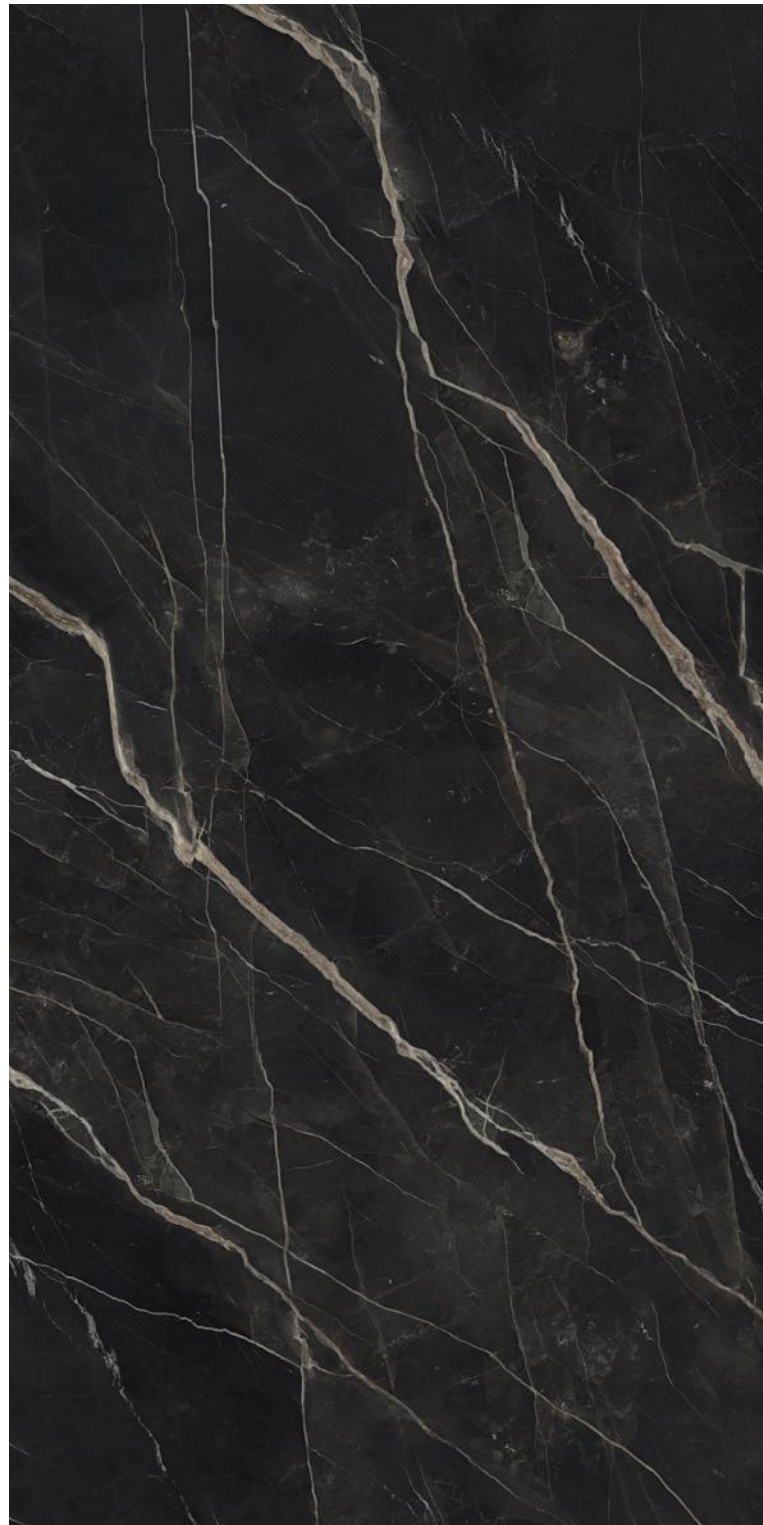

# Diamond Black

**Size:**

1600x3200x12mm(Bookmatch)  
1600x3200x20mm

**Finish:**

Grip / Natural(20mm)

**Application Space:**

Living Room / Kitchen /  
Restaurant / Bathroom /  
Commercial Space