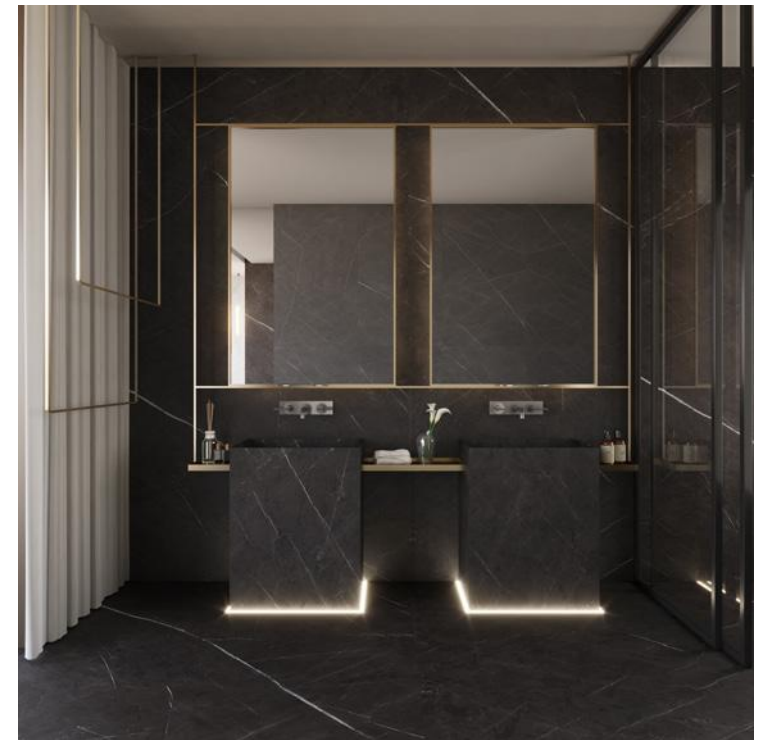

# Amani Grey

**Size:**

1600x3200x12mm

1200x2700x6mm (4 patterns)

**Finish:**

Natural

**Application Space:**

Living Room / Kitchen /  
Restaurant / Bathroom /  
Commercial Space