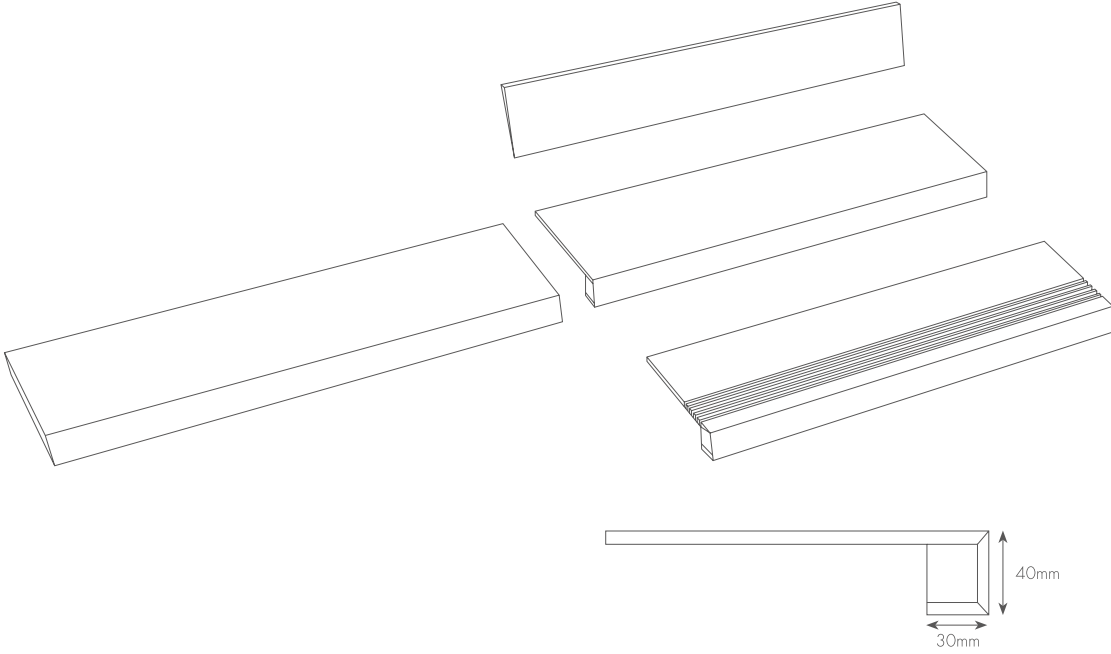

STAIRCASE

PS: The size could be customized.