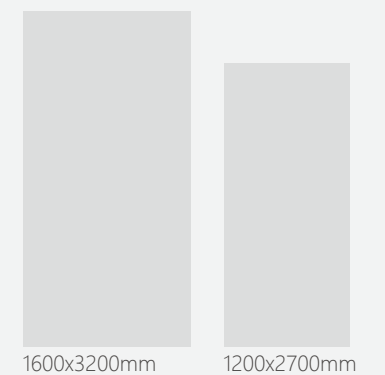

Thickness:

Size: