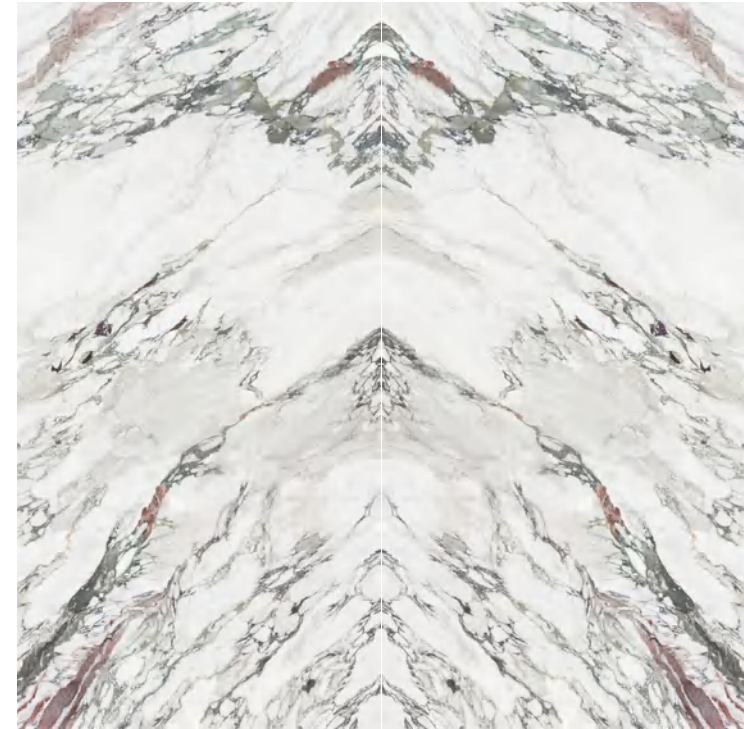

Bookmatch

A

B