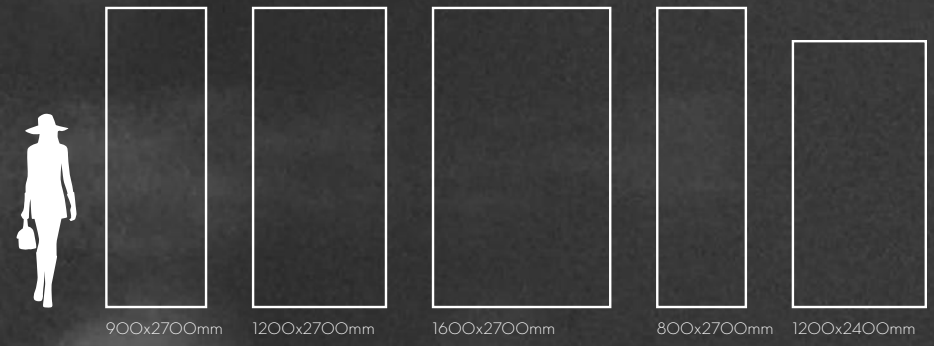

SLAB ADVANTAGE & APPLICATION