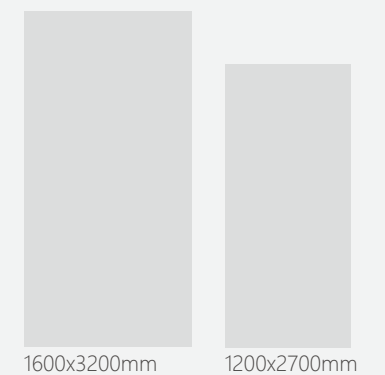

Thickness:

Size: