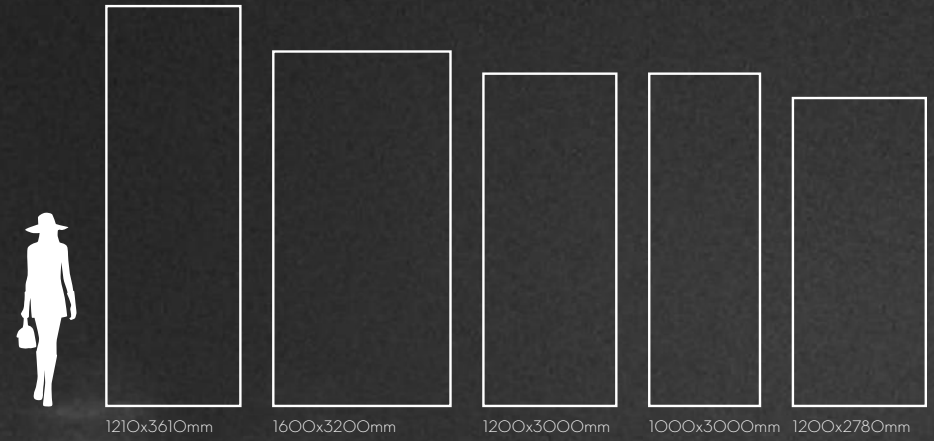

SLAB ADVANTAGE & APPLICATION