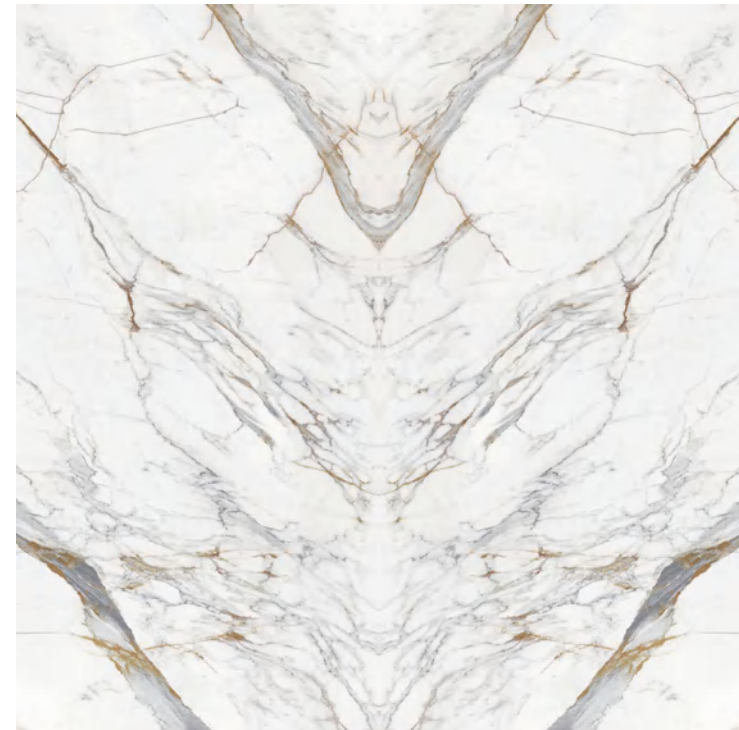

Bookmatch

A

B