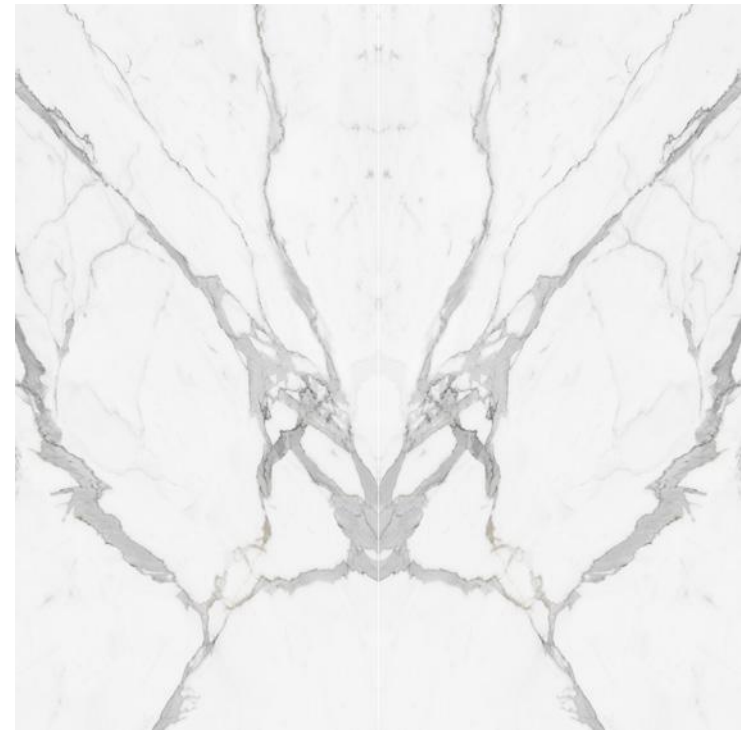

# Calacatta Butterfly

**Size:**

1600x3200x12mm (Bookmatch)  
1600x3200x20mm(Single Pattern)

**Finish:**

Silk

**Application Space:**

Living Room / Kitchen /  
Restaurant / Bathroom /  
Commercial Space

**Bookmatch**